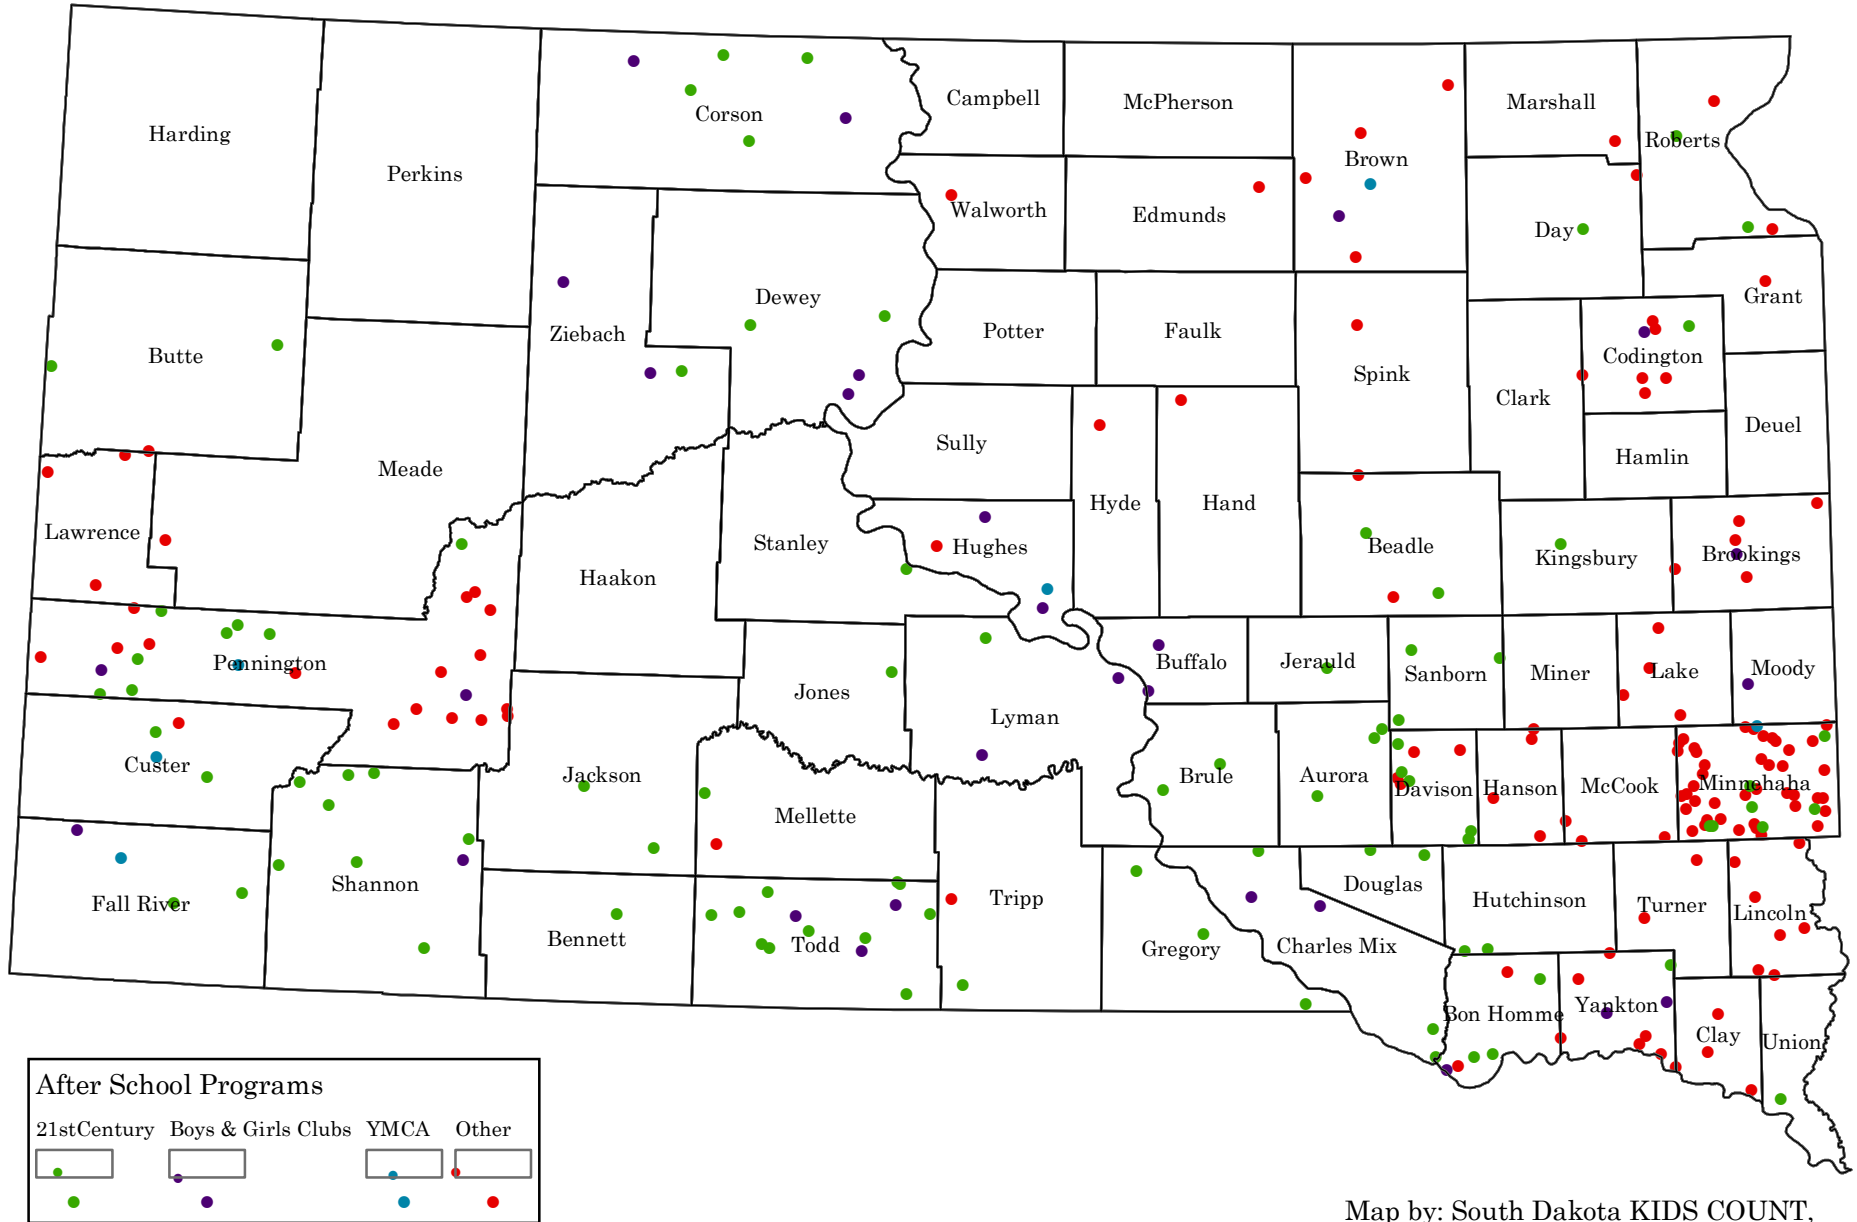

AfterSchool Programs in South Dakota, 2009

Note: Dots are randomly assigned in each county and are not associated with a specific city

Data are from South Dakota AfterSchool Partnership

Map by: South Dakota KIDS COUNT,
 Business Research Bureau,
 The University of South Dakota